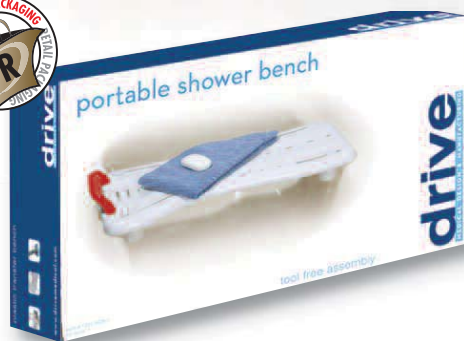

Available 1 Pack **Portable Shower Bench**

12023 White, 1/cs

FEATURES:

- One-piece shower bench adds convenience, comfort and safety to the bathroom.
- It is portable for easy storage and travel.
- Handle provides additional safety and stability for the user.
- Rubber stops help protect tub from scratches.
- Drain holes prevent pooling.
- Limited Lifetime Warranty.

12023

Available 1 Pack **Bath Mat**

12950 Large, White, (15.75" x 35.5"), 1/bx
12951 Medium, White, (15.75" x 27.5"), 1/bx

FEATURES:

- Mat is held securely by multiple suction cups.
- Extra long bath mat adds safety and security by providing a large, slip proof surface in the bath.
- Soft rubber mat is easy to clean and roll up for storage.
- Mat has a contour cut design to fit around drain.
- Mold resistant latex free rubber.
- 90 Day Limited Warranty.