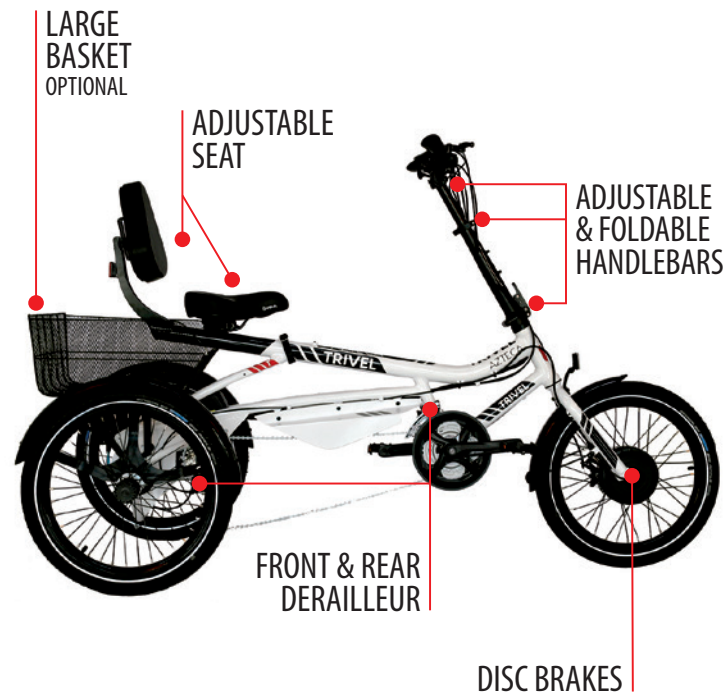

The Azteca features great stability and comfort with a slick and modern look. The Azteca comes with 24 speeds and offers a smooth and stable ride, thanks to its low centre of gravity. Forget big and bulky-looking tricycles; the Azteca is the coolest-looking trike out there!

Available in:

Robust and powerful, the E-Fat Azteca will give you the ride of your life!

Tire: Kenda 20 x 4"

Available in:

E-FAT AZTECA

AZTECA

E-AZTECA

Available in:

The E-Azteca is unique. A powerful Velec motor for a fun, effortless and safe ride! No need to worry about hills or wind, just enjoy the powerful ride of the E-Azteca.

Motor: 500W | Speed: up to 25km/h | Autonomy: Up to 70 Km (45 miles) | Battery: 48V 10.4 Amps (500 Wh) | Quick to charge | Twist throttle | LCD Display

VELEC DISPLAY

Remote controlled | Battery capacity | Motor power output level | Odometer | 5 levels of assistance | Backlight screen for night viewing

T250

Available in:

Thanks to this highly customizable adapted tricycle, kids can have fun while doing physical therapy!